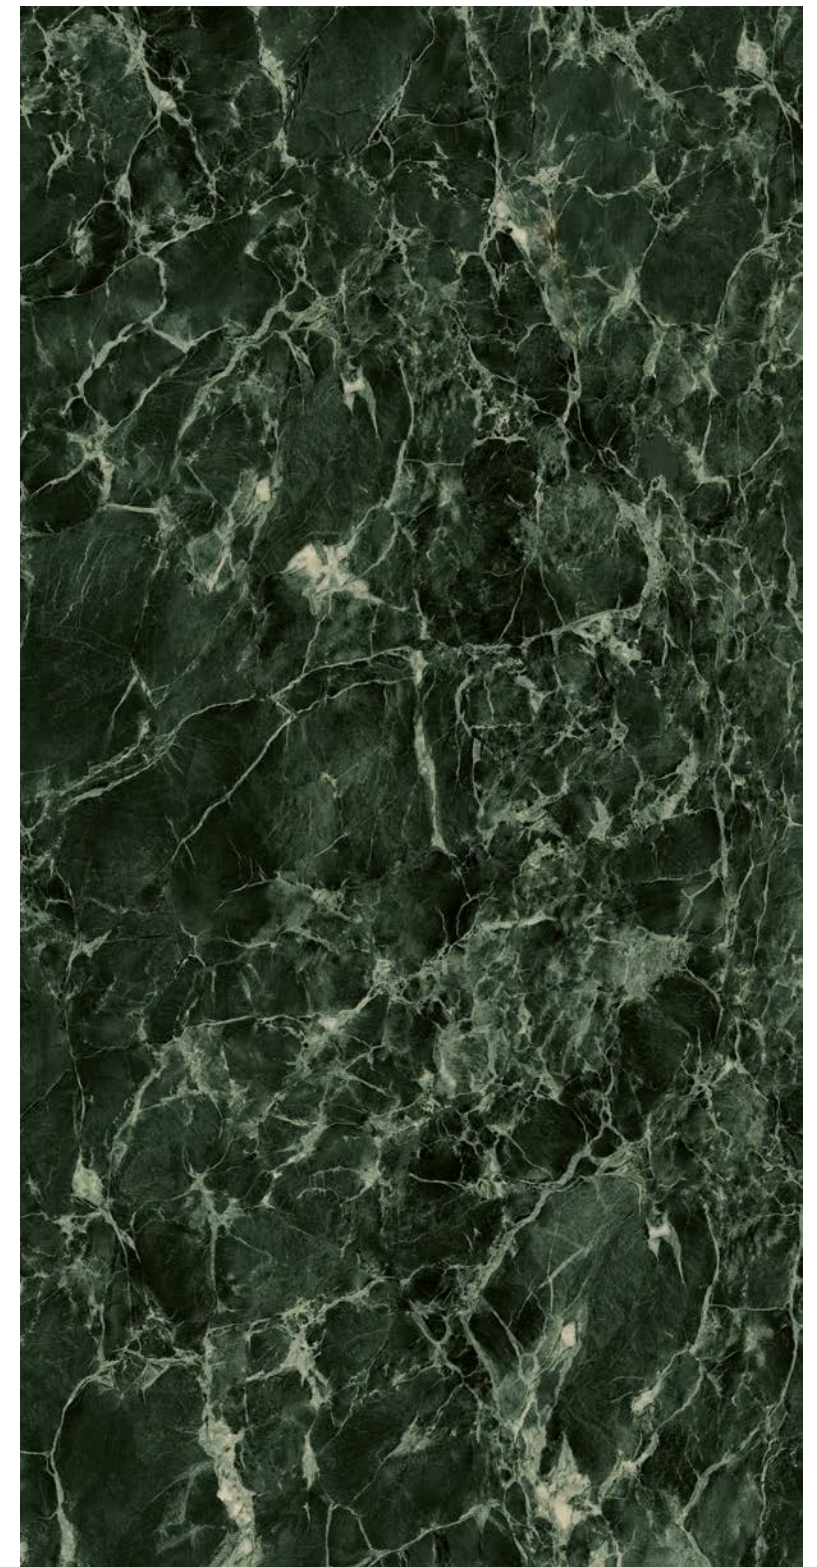

 See official listing (www.nsf.org)
to identify which models are
NSF Certified

160x320 Lux
M7GD Grande Marble Look
Verde Aver Lux Rett.

160x320 Lux Stuoiato
M7S7 Grande Marble Look
Verde Aver Lux Stuoiato Rett.