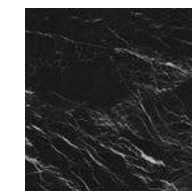

120x120
M111 Grande Marble Look
Elegant Black Rett.

160x320 Stuoiato
M379 Grande Marble Look
Elegant Black Satin Stuoiato Rett.